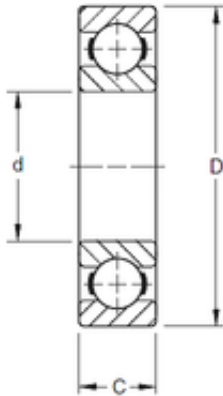

### 12 mm x 28 mm x 8 mm TIMKEN 9101K Single Row Ball Bearings

Bearing No. 9101K

Size	12x28x8 mm
Bore Diameter	12 mm
Outer Diameter	28 mm
Width	8 mm
d	12 mm
D	28 mm
B	8 mm
C	8 mm
Weight	0,018 Kg
Basic dynamic load rating (C)	5870 kN