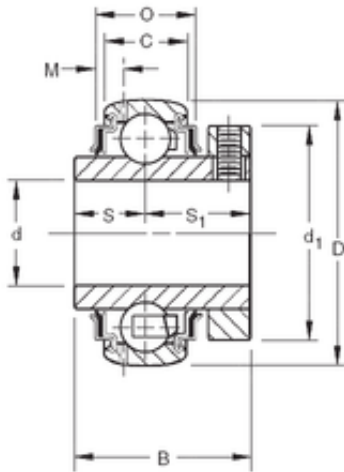

BEARING MEXICO, S.A. DE C.V.

34,925 mm x 72 mm x 41,28 mm TIMKEN GC1106KRRB Insert Bearings Spherical OD

Bearing No. GC1106KRRB

Size	34.925x72x41.28 mm
Bore Diameter	34,925 mm
Outer Diameter	72 mm
Width	41,28 mm
d	34,925 mm
D	72 mm
B	41,28 mm
C	19 mm
S1	25,4 mm
O	25,86 mm
d1	59,5 mm
M	3,68 mm
S	15,9 mm
Thread (G)	M6x1
Weight	0,572 Kg
Basic dynamic load rating (C)	28,5 kN

GC1106KRRB Bearing 2D drawings and 3D CAD models